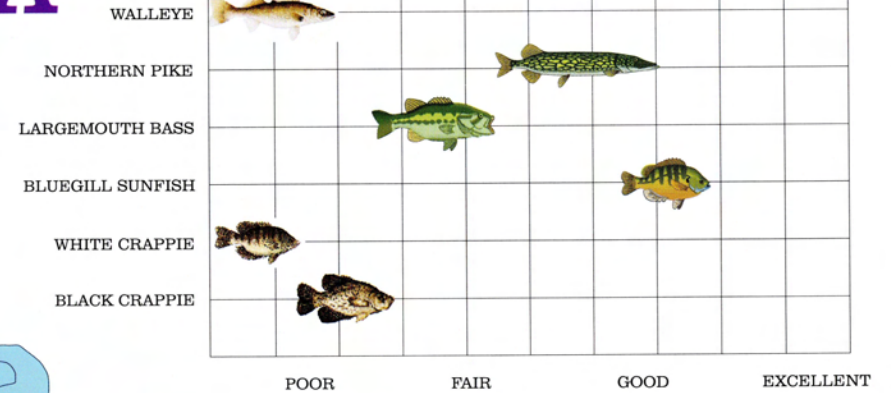

LAKE MINNEWASHTA

LAKE DATA:

- LAKE I.D. #: 10-9
- SURFACE AREA: 680 acres
- MAXIMUM DEPTH: 70 ft
- WATER CLARITY: GOOD (8.9 ft)
- PHOSPHOROUS: LOW (22 ppb)

COMMON AQUATIC PLANTS:

- EURASIAN WATERMILFOIL
- COONTAIL
- MUSKGRASS
- FLATSTEM PONDWEED

WATERSHED:

- LAND AREA DRAINING TO THE LAKE: 1863 acres

WATERSHED TO LAKE RATIO: 3:1

LOW RATIO: POTENTIAL FOR MAINTAINING GOOD WATER QUALITY

FISH POPULATION

FISH NUMBERS COMPARED TO REGIONAL AVERAGES
DATE OF DNR SURVEY: 1998

LAKE CONDITION:

1999 DATA

Approximate scale in feet
Lake contours in feet