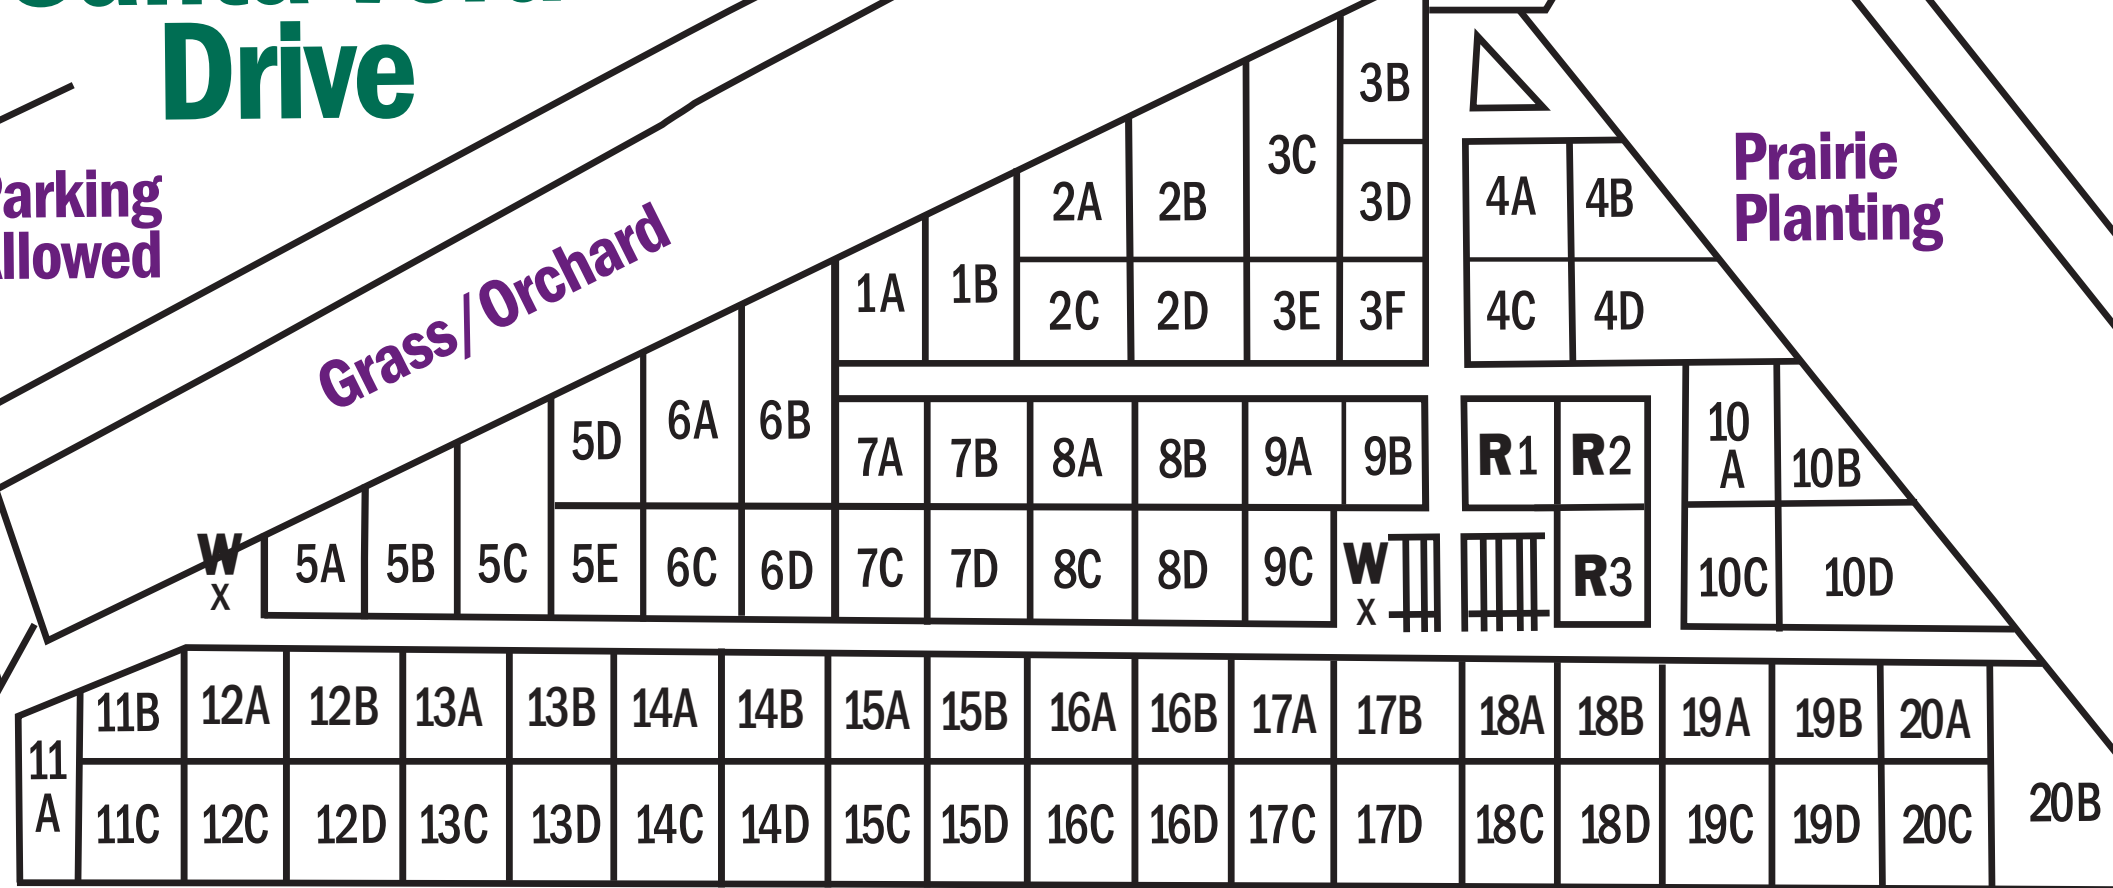

OLSON | COMMUNITY GARDENS

Kerber Blvd.
No Parking

Santa Vera Drive

R: Raised Bed
W: Water Spigot

Parking Allowed

Grass/Orchard

Prairie Planting

Compost Area

R: Raised Bed W: Water Spigot

Map not to scale