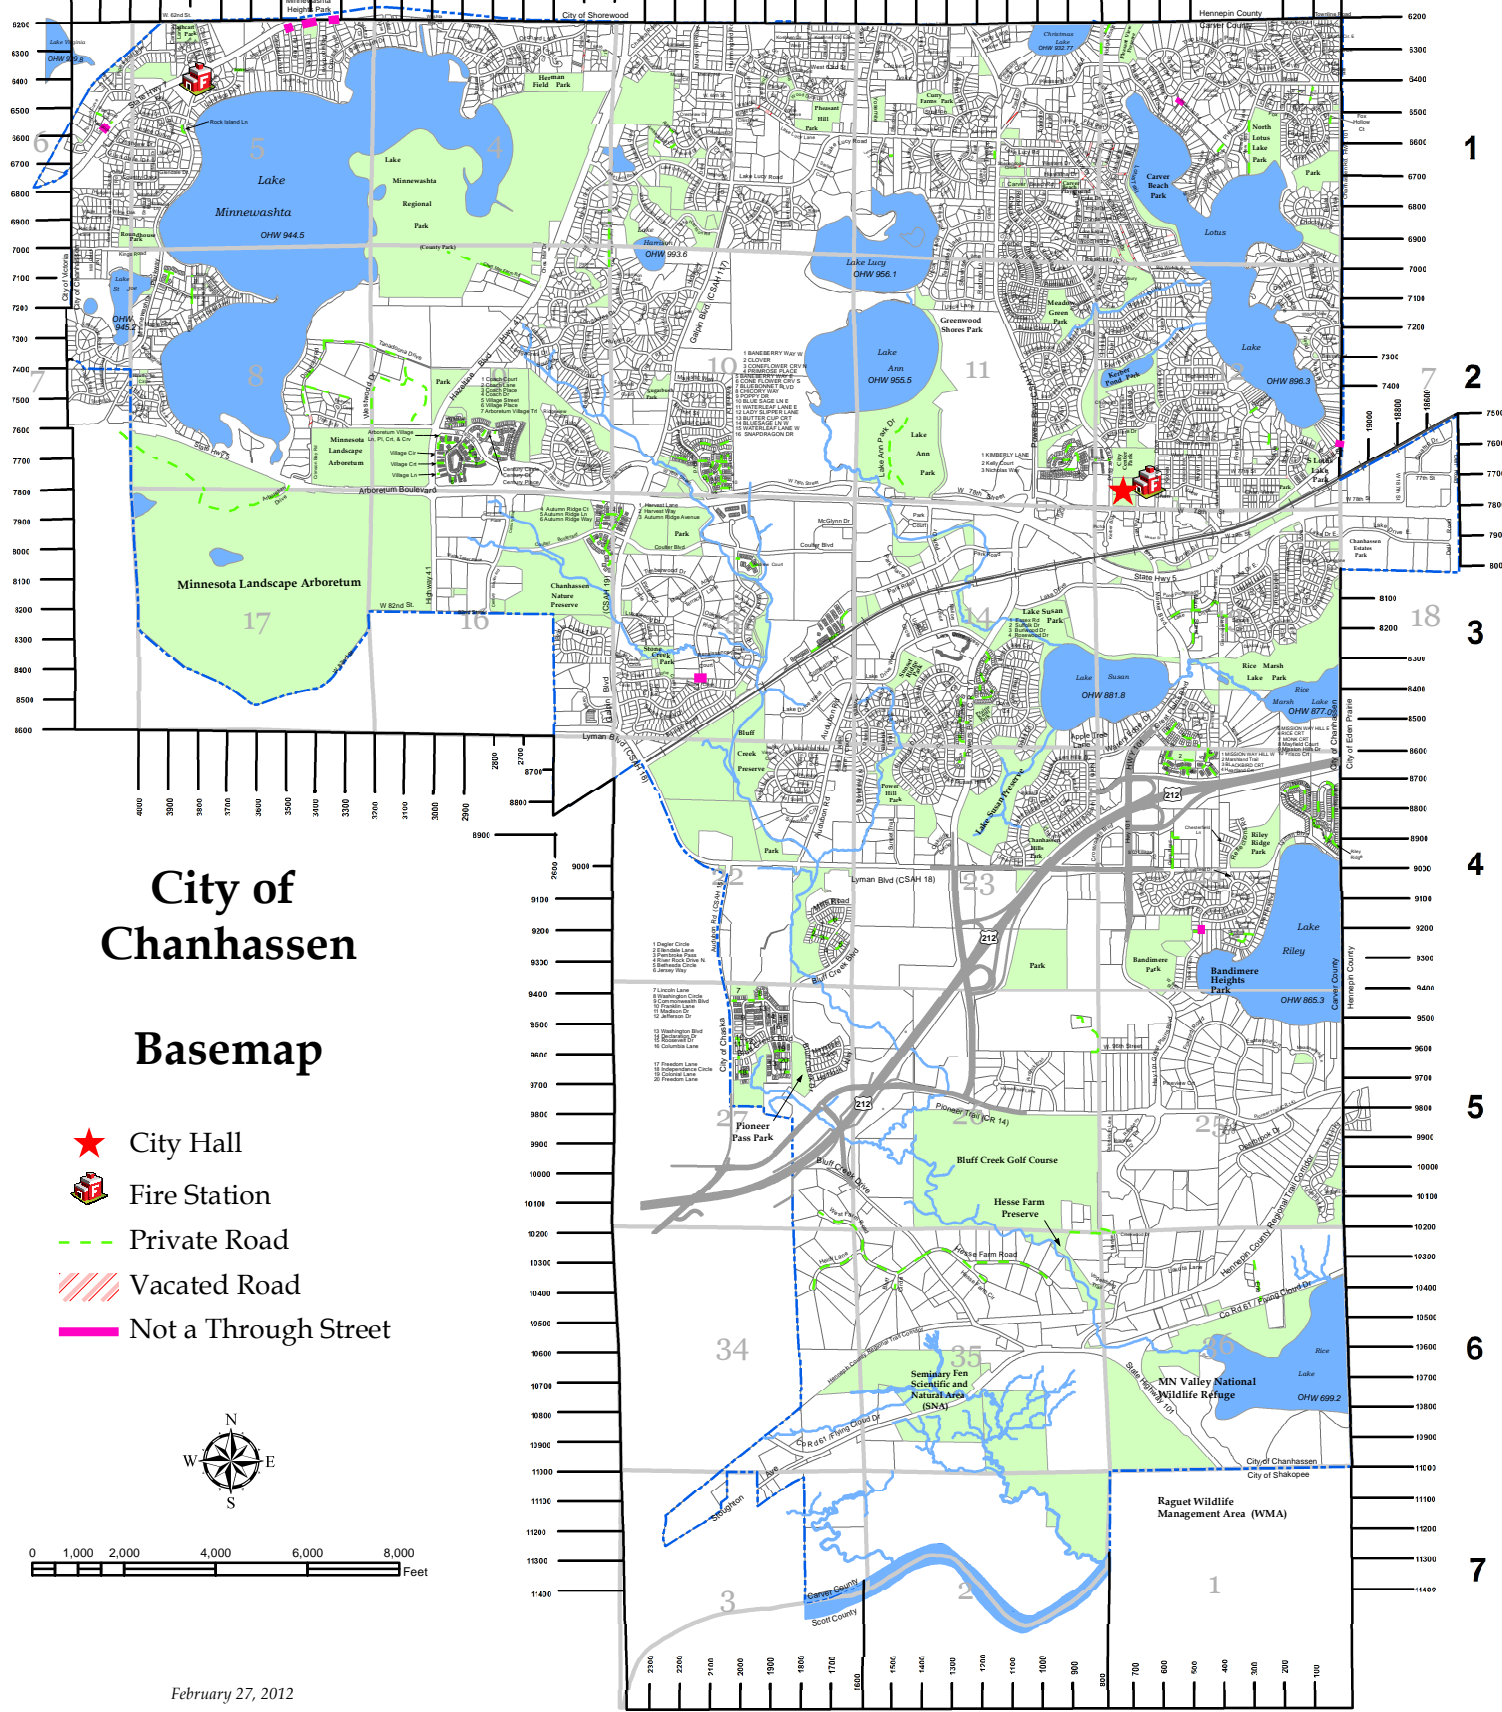

A B C D E F

City of Chanhassen Basemap

- City Hall
- Fire Station
- Private Road
- Vacated Road
- Not a Through Street

February 27, 2012